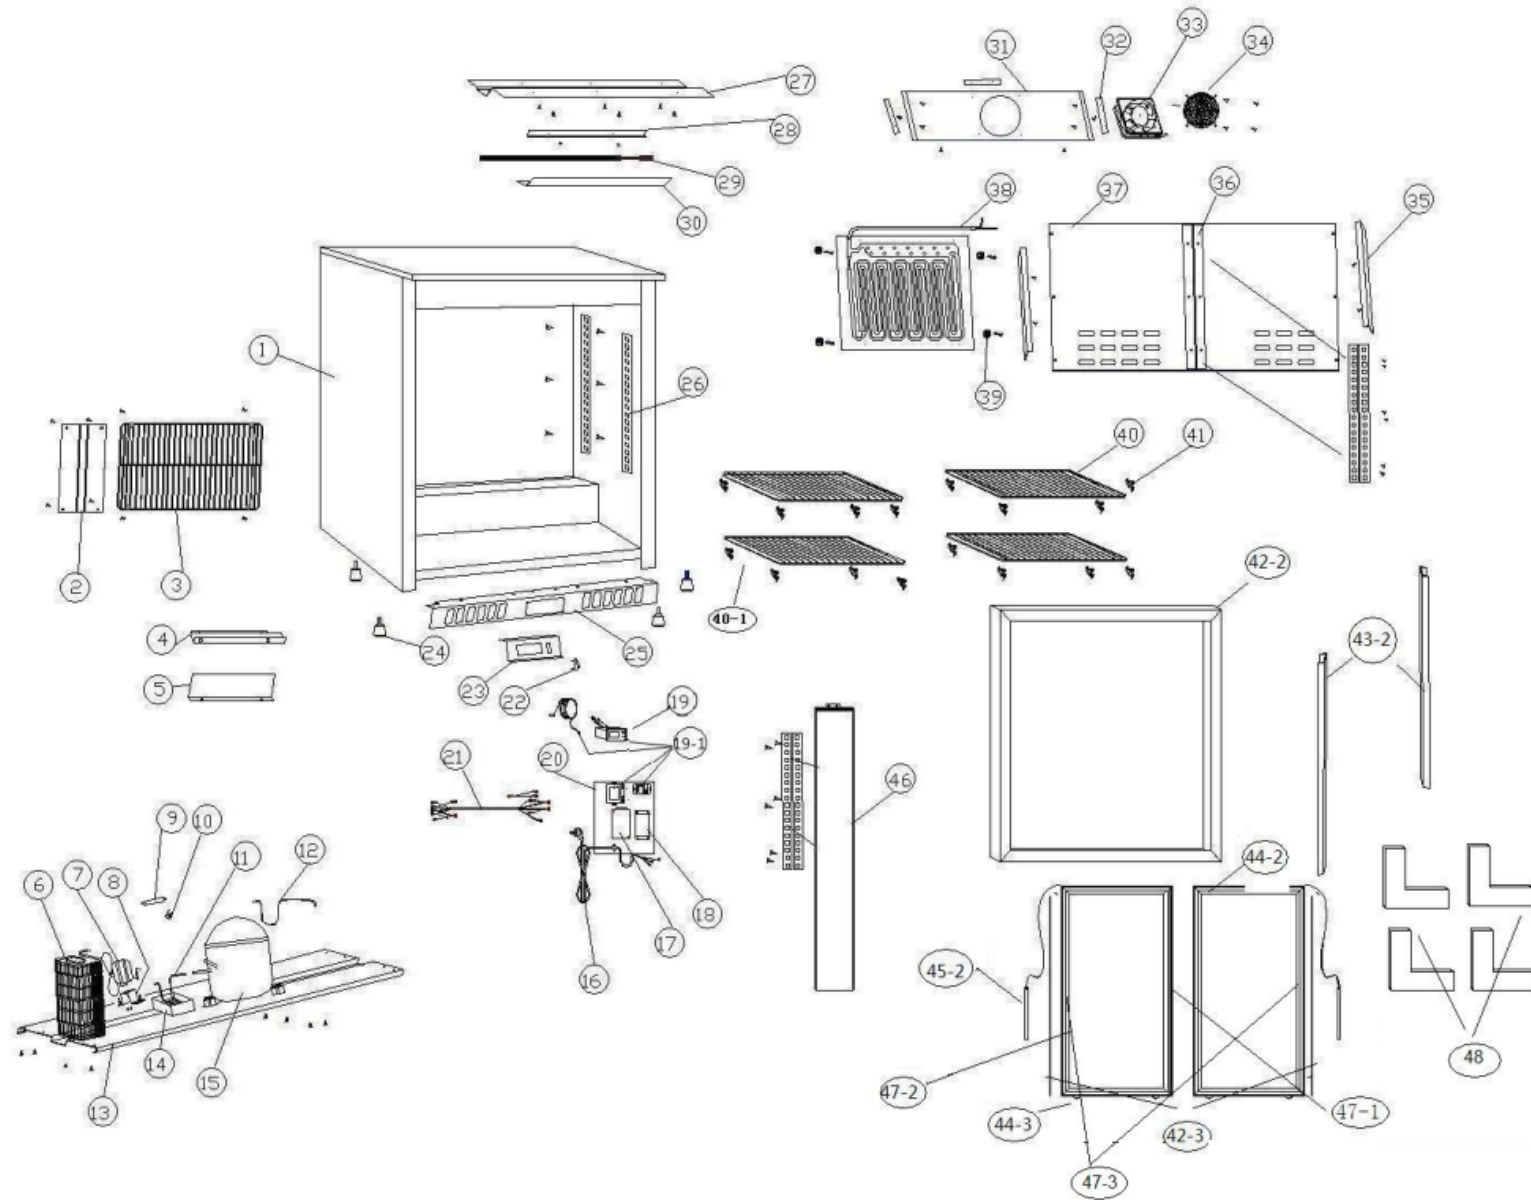

For machines with - new sliding door

[Click](#)

From PO5010368 onwards

For machines with – old sliding door

[Click](#)

Up to PO5010368

Machine	Explode	Code	Description
Polar Back Bar Cooler with Sliding Doors in Black 208Ltr	1		Machine Body
Polar Back Bar Cooler with Sliding Doors in Black 208Ltr	2		Rear Panel – Compressor Housing
Polar Back Bar Cooler with Sliding Doors in Black 208Ltr	3		Rear Grill – Compressor Housing
Polar Back Bar Cooler with Sliding Doors in Black 208Ltr	4		Front Panel Bracket
Polar Back Bar Cooler with Sliding Doors in Black 208Ltr	5		Plate
Polar Back Bar Cooler with Sliding Doors in Black 208Ltr	6		Condenser
Polar Back Bar Cooler with Sliding Doors in Black 208Ltr	7	AF567	Condenser Fan Motor
Polar Back Bar Cooler with Sliding Doors in Black 208Ltr	8		Fan Mounting Plate
Polar Back Bar Cooler with Sliding Doors in Black 208Ltr	9	AF551	Filter Drier
Polar Back Bar Cooler with Sliding Doors in Black 208Ltr	10		Filter Drier Clip
Polar Back Bar Cooler with Sliding Doors in Black 208Ltr	11		Evaporating Tube
Polar Back Bar Cooler with Sliding Doors in Black 208Ltr	12		Pipe
Polar Back Bar Cooler with Sliding Doors in Black 208Ltr	13		Compressor Mounting Plate
Polar Back Bar Cooler with Sliding Doors in Black 208Ltr	14	AF568	Drip Tray
Polar Back Bar Cooler with Sliding Doors in Black 208Ltr	15	AF569	Compressor(R600a)
Polar Back Bar Cooler with Sliding Doors in Black 208Ltr	16		Power Cable
Polar Back Bar Cooler with Sliding Doors in Black 208Ltr	17		Junction box
Polar Back Bar Cooler with Sliding Doors in Black 208Ltr	18	AF554	LED Power Supply
Polar Back Bar Cooler with Sliding Doors in Black 208Ltr	19	AF555	Digital Controller
Polar Back Bar Cooler with Sliding Doors in Black 208Ltr	19-1	AF549	Complete Controller set
Polar Back Bar Cooler with Sliding Doors in Black 208Ltr	20		Mounting Plate
Polar Back Bar Cooler with Sliding Doors in Black 208Ltr	21		Wiring Loom
Polar Back Bar Cooler with Sliding Doors in Black 208Ltr	22	AF556	Light Switch
Polar Back Bar Cooler with Sliding Doors in Black 208Ltr	23		Controller Mounting Plate
Polar Back Bar Cooler with Sliding Doors in Black 208Ltr	24	AF557	Adjusting Foot
Polar Back Bar Cooler with Sliding Doors in Black 208Ltr	25	AF570	Front Panel
Polar Back Bar Cooler with Sliding Doors in Black 208Ltr	26		Shelf Rail
Polar Back Bar Cooler with Sliding Doors in Black 208Ltr	27		LED Mounting
Polar Back Bar Cooler with Sliding Doors in Black 208Ltr	28		Light Cover Mounting Plate
Polar Back Bar Cooler with Sliding Doors in Black 208Ltr	29	AF572	LED Light
Polar Back Bar Cooler with Sliding Doors in Black 208Ltr	30		LED Cover
Polar Back Bar Cooler with Sliding Doors in Black 208Ltr	31		Fan Support
Polar Back Bar Cooler with Sliding Doors in Black 208Ltr	32		Bracket
Polar Back Bar Cooler with Sliding Doors in Black 208Ltr	33	AF561	Evaporator Fan
Polar Back Bar Cooler with Sliding Doors in Black 208Ltr	34		Fan Grill
Polar Back Bar Cooler with Sliding Doors in Black 208Ltr	35		Evaporator Panel Support Bracket
Polar Back Bar Cooler with Sliding Doors in Black 208Ltr	36		Evaporator Panel Support
Polar Back Bar Cooler with Sliding Doors in Black 208Ltr	37		Evaporator Panel
Polar Back Bar Cooler with Sliding Doors in Black 208Ltr	38		Evaporator
Polar Back Bar Cooler with Sliding Doors in Black 208Ltr	39		Evaporator Fixing
Polar Back Bar Cooler with Sliding Doors in Black 208Ltr	40	AG090	Shelf
Polar Back Bar Cooler with Sliding Doors in Black 208Ltr	40-1	AF401	Wine Shelf