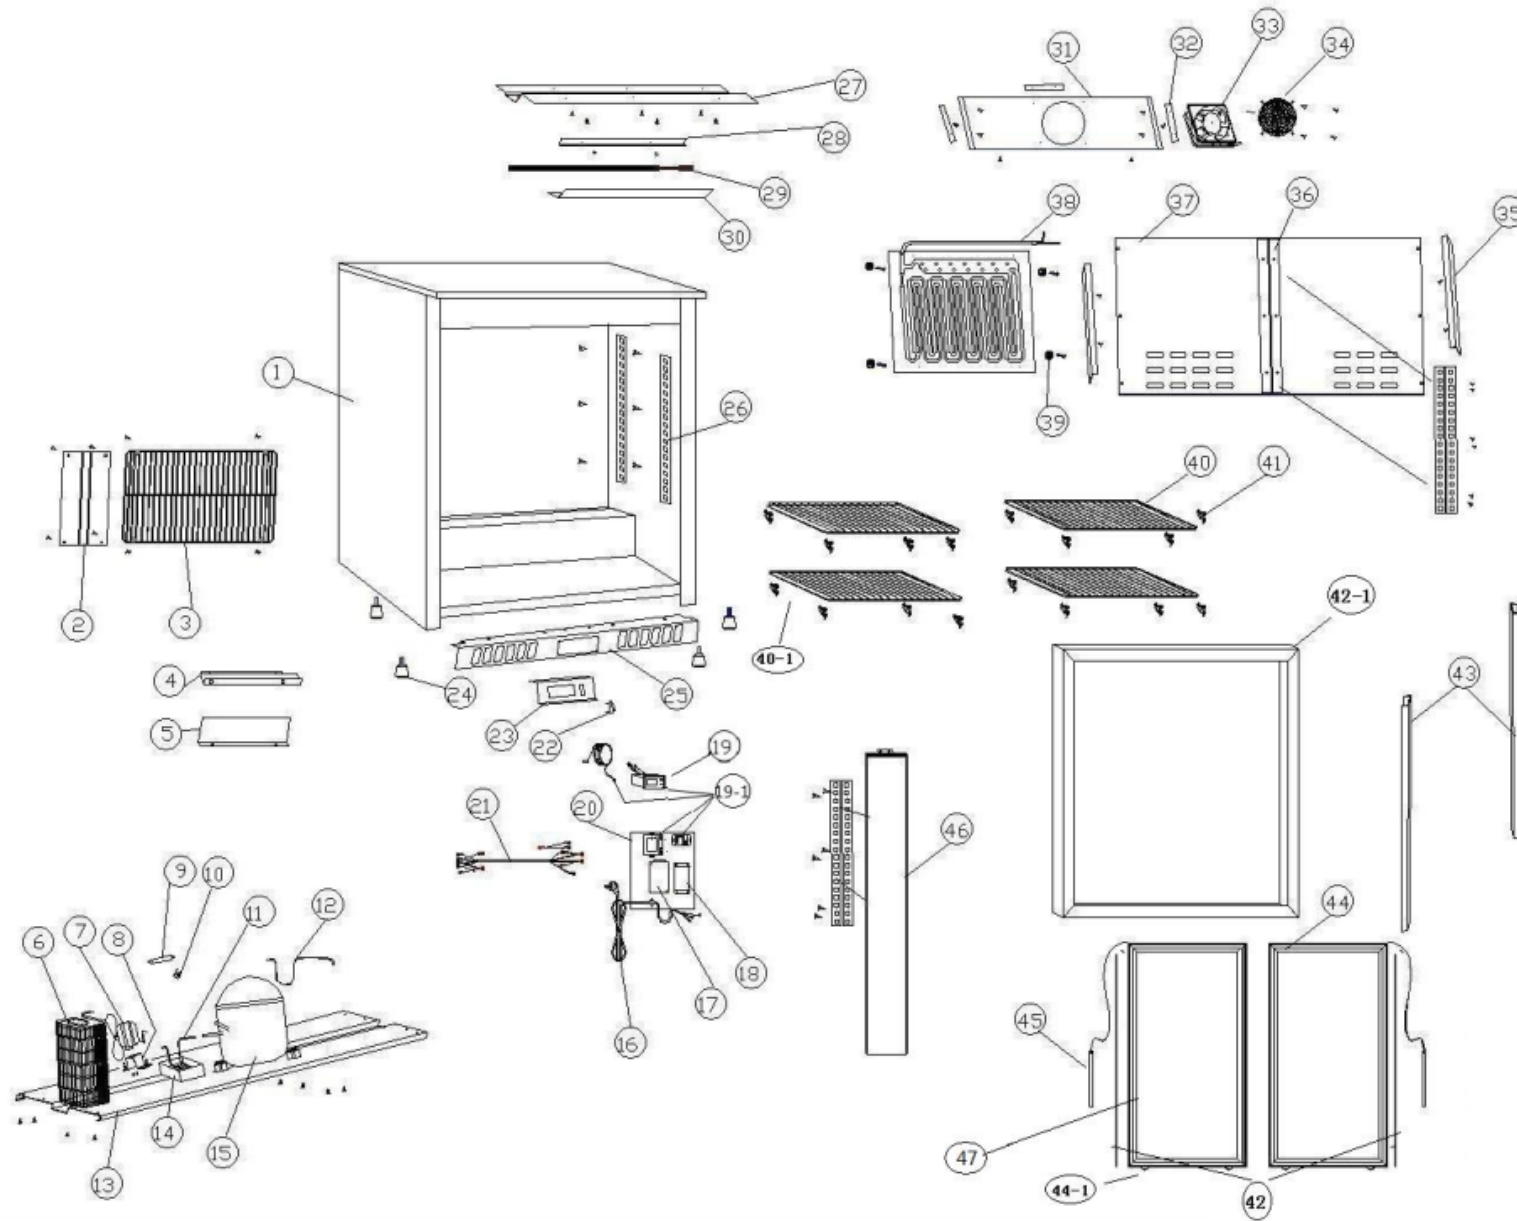

Machine	Explode	Code	Description
Polar Back Bar Cooler with Sliding Doors in Black 208Ltr	1		Machine Body
Polar Back Bar Cooler with Sliding Doors in Black 208Ltr	2		Rear Panel – Compressor Housing
Polar Back Bar Cooler with Sliding Doors in Black 208Ltr	3		Rear Grill – Compressor Housing
Polar Back Bar Cooler with Sliding Doors in Black 208Ltr	4		Front Panel Bracket
Polar Back Bar Cooler with Sliding Doors in Black 208Ltr	5		Plate
Polar Back Bar Cooler with Sliding Doors in Black 208Ltr	6		Condenser
Polar Back Bar Cooler with Sliding Doors in Black 208Ltr	7	AF567	Condenser Fan Motor
Polar Back Bar Cooler with Sliding Doors in Black 208Ltr	8		Fan Mounting Plate
Polar Back Bar Cooler with Sliding Doors in Black 208Ltr	9	AF551	Filter Drier
Polar Back Bar Cooler with Sliding Doors in Black 208Ltr	10		Filter Drier Clip
Polar Back Bar Cooler with Sliding Doors in Black 208Ltr	11		Evaporating Tube
Polar Back Bar Cooler with Sliding Doors in Black 208Ltr	12		Pipe
Polar Back Bar Cooler with Sliding Doors in Black 208Ltr	13		Compressor Mounting Plate
Polar Back Bar Cooler with Sliding Doors in Black 208Ltr	14	AF568	Drip Tray
Polar Back Bar Cooler with Sliding Doors in Black 208Ltr	15	AF569	Compressor(R600a)
Polar Back Bar Cooler with Sliding Doors in Black 208Ltr	16		Power Cable
Polar Back Bar Cooler with Sliding Doors in Black 208Ltr	17		Junction box
Polar Back Bar Cooler with Sliding Doors in Black 208Ltr	18	AF554	LED Power Supply
Polar Back Bar Cooler with Sliding Doors in Black 208Ltr	19	AF555	Digital Controller
Polar Back Bar Cooler with Sliding Doors in Black 208Ltr	19-1	AF549	Complete Controller set
Polar Back Bar Cooler with Sliding Doors in Black 208Ltr	20		Mounting Plate
Polar Back Bar Cooler with Sliding Doors in Black 208Ltr	21		Wiring Loom
Polar Back Bar Cooler with Sliding Doors in Black 208Ltr	22	AF556	Light Switch
Polar Back Bar Cooler with Sliding Doors in Black 208Ltr	23		Controller Mounting Plate
Polar Back Bar Cooler with Sliding Doors in Black 208Ltr	24	AF557	Adjusting Foot
Polar Back Bar Cooler with Sliding Doors in Black 208Ltr	25	AF570	Front Panel
Polar Back Bar Cooler with Sliding Doors in Black 208Ltr	26		Shelf Rail
Polar Back Bar Cooler with Sliding Doors in Black 208Ltr	27		LED Mounting
Polar Back Bar Cooler with Sliding Doors in Black 208Ltr	28		Light Cover Mounting Plate
Polar Back Bar Cooler with Sliding Doors in Black 208Ltr	29	AF572	LED Light
Polar Back Bar Cooler with Sliding Doors in Black 208Ltr	30		LED Cover
Polar Back Bar Cooler with Sliding Doors in Black 208Ltr	31		Fan Support
Polar Back Bar Cooler with Sliding Doors in Black 208Ltr	32		Bracket
Polar Back Bar Cooler with Sliding Doors in Black 208Ltr	33	AF561	Evaporator Fan
Polar Back Bar Cooler with Sliding Doors in Black 208Ltr	34		Fan Grill
Polar Back Bar Cooler with Sliding Doors in Black 208Ltr	35		Evaporator Panel Support Bracket
Polar Back Bar Cooler with Sliding Doors in Black 208Ltr	36		Evaporator Panel Support
Polar Back Bar Cooler with Sliding Doors in Black 208Ltr	37		Evaporator Panel
Polar Back Bar Cooler with Sliding Doors in Black 208Ltr	38		Evaporator
Polar Back Bar Cooler with Sliding Doors in Black 208Ltr	39		Evaporator Fixing
Polar Back Bar Cooler with Sliding Doors in Black 208Ltr	40	AG090	Shelf
Polar Back Bar Cooler with Sliding Doors in Black 208Ltr	40-1	AF401	Wine Shelf